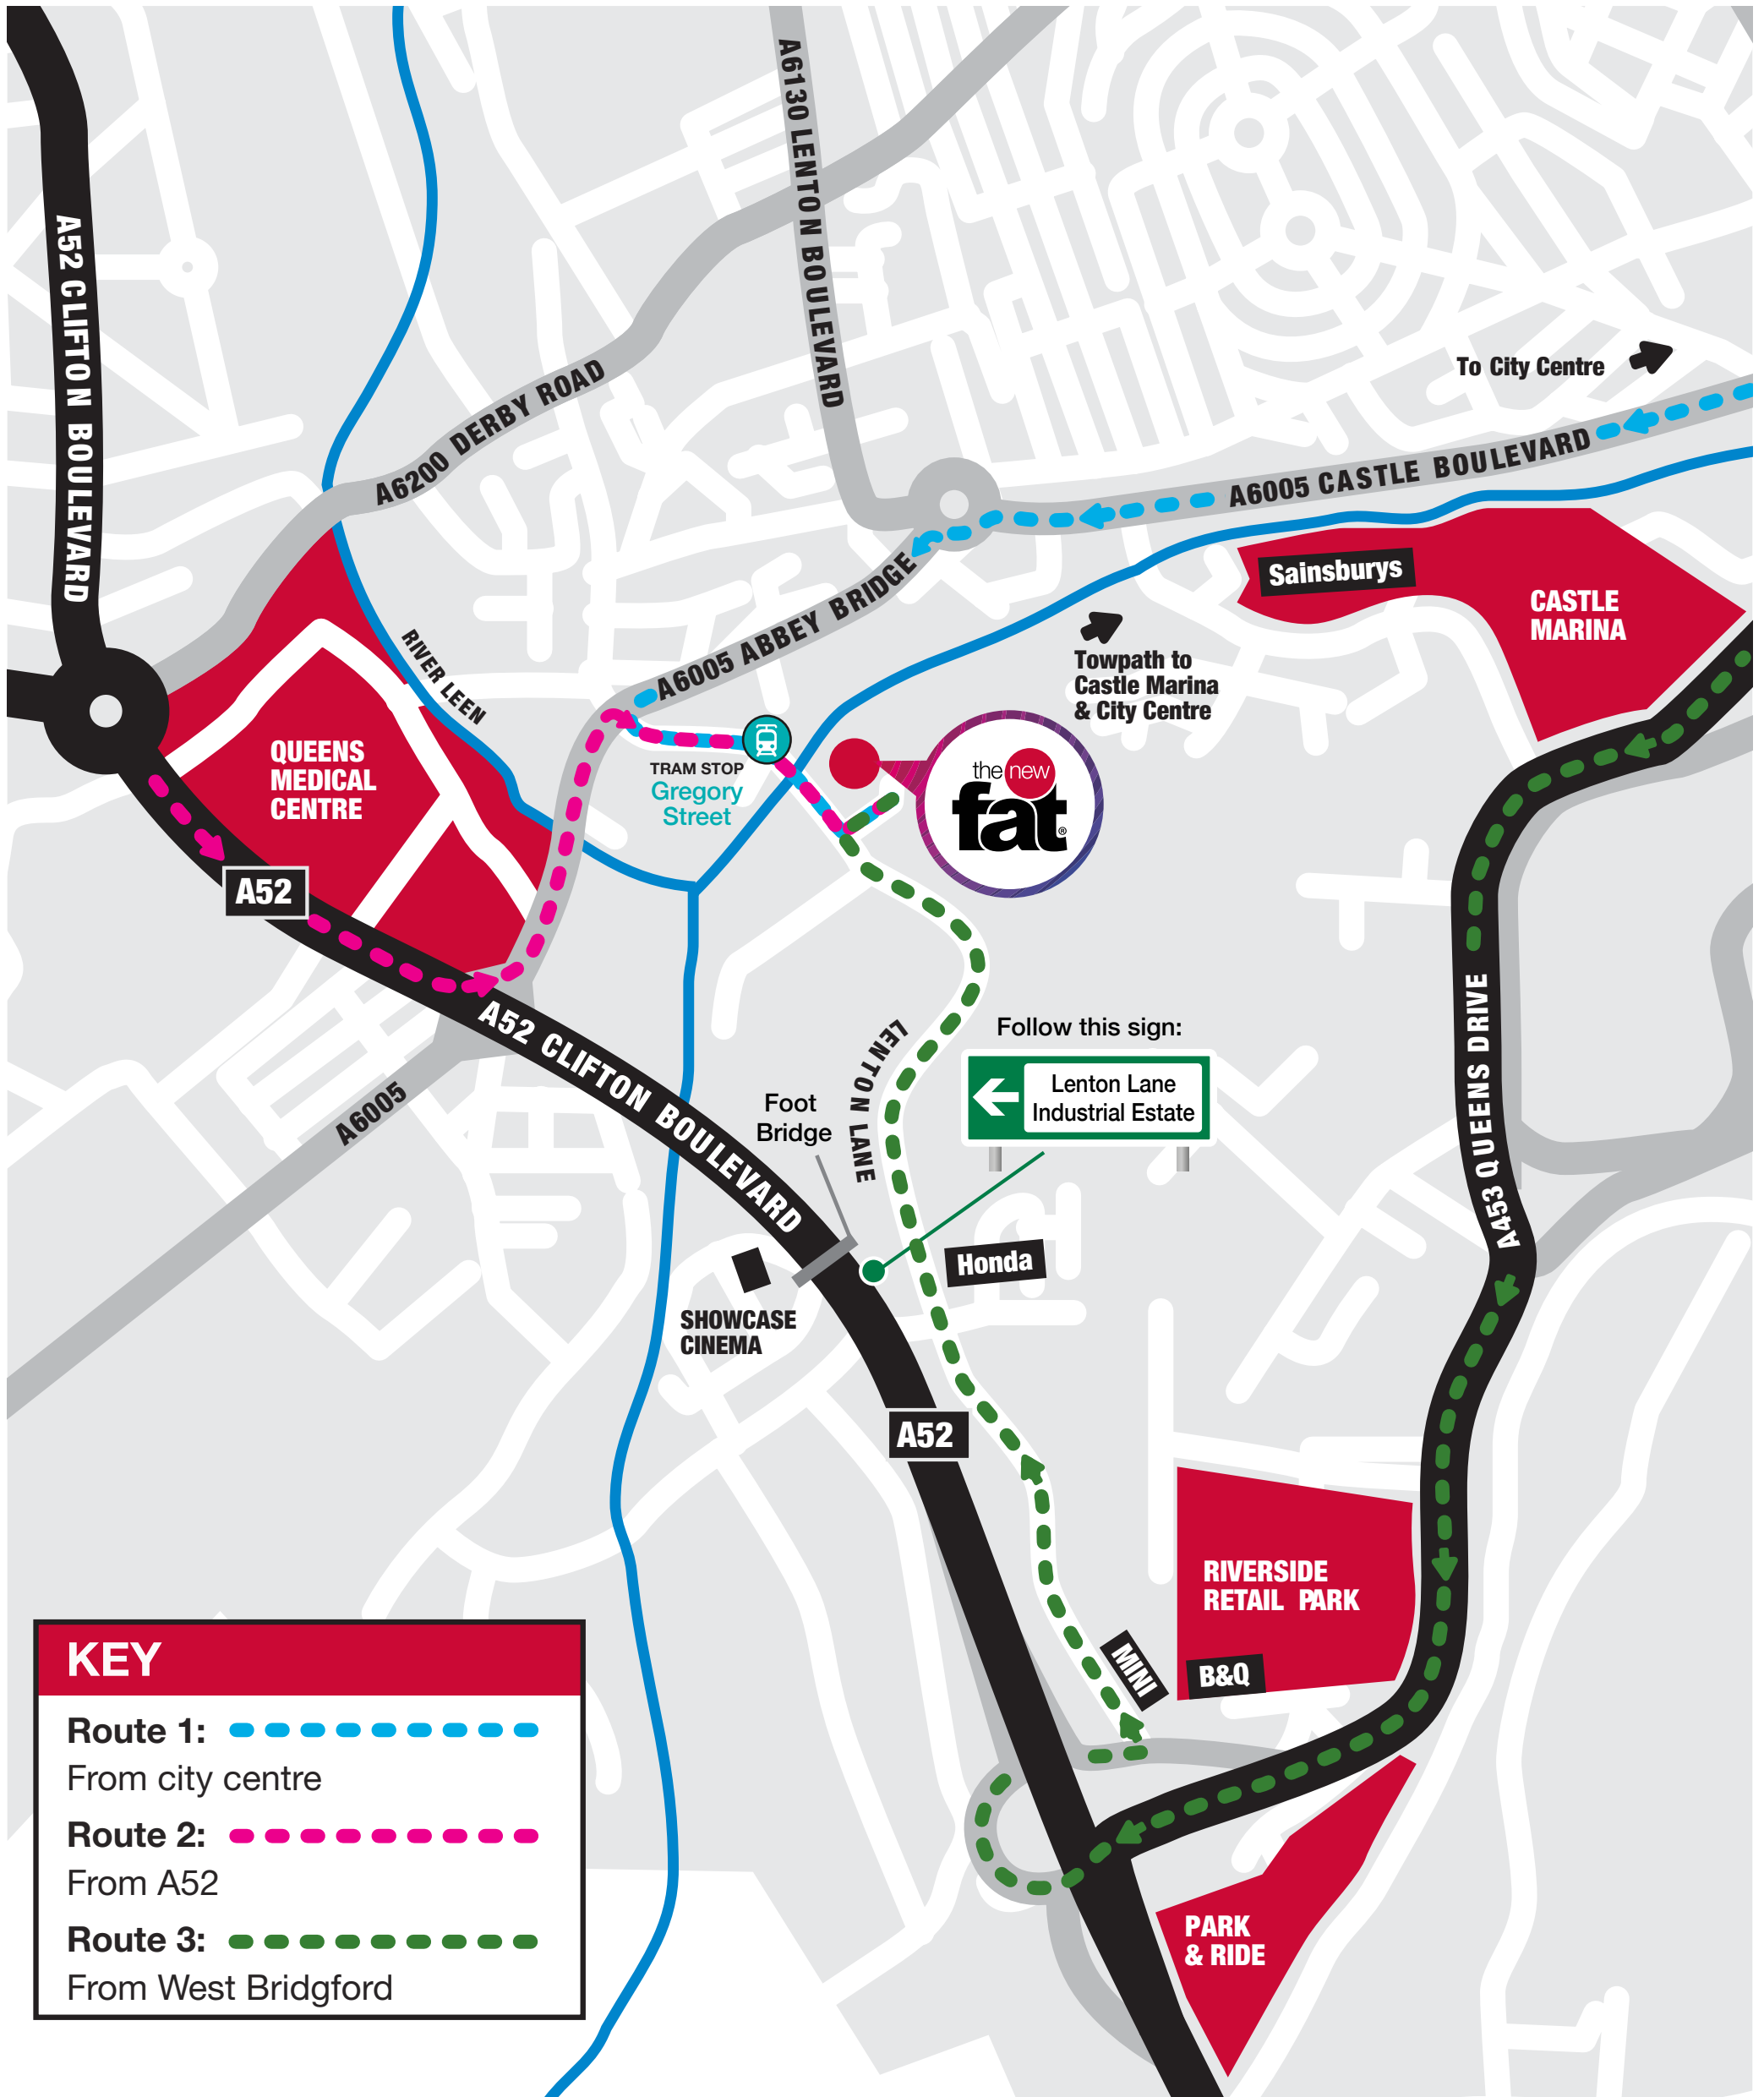

# The New Fat Map

6 Poplars Court, Lenton Lane  
Nottingham, NG7 2RR

t: 0370 334 1598  
e: studio@thenewfat.co.uk  
www.thenewfat.co.uk

KEY	
Route 1:	From city centre
Route 2:	From A52
Route 3:	From West Bridgford